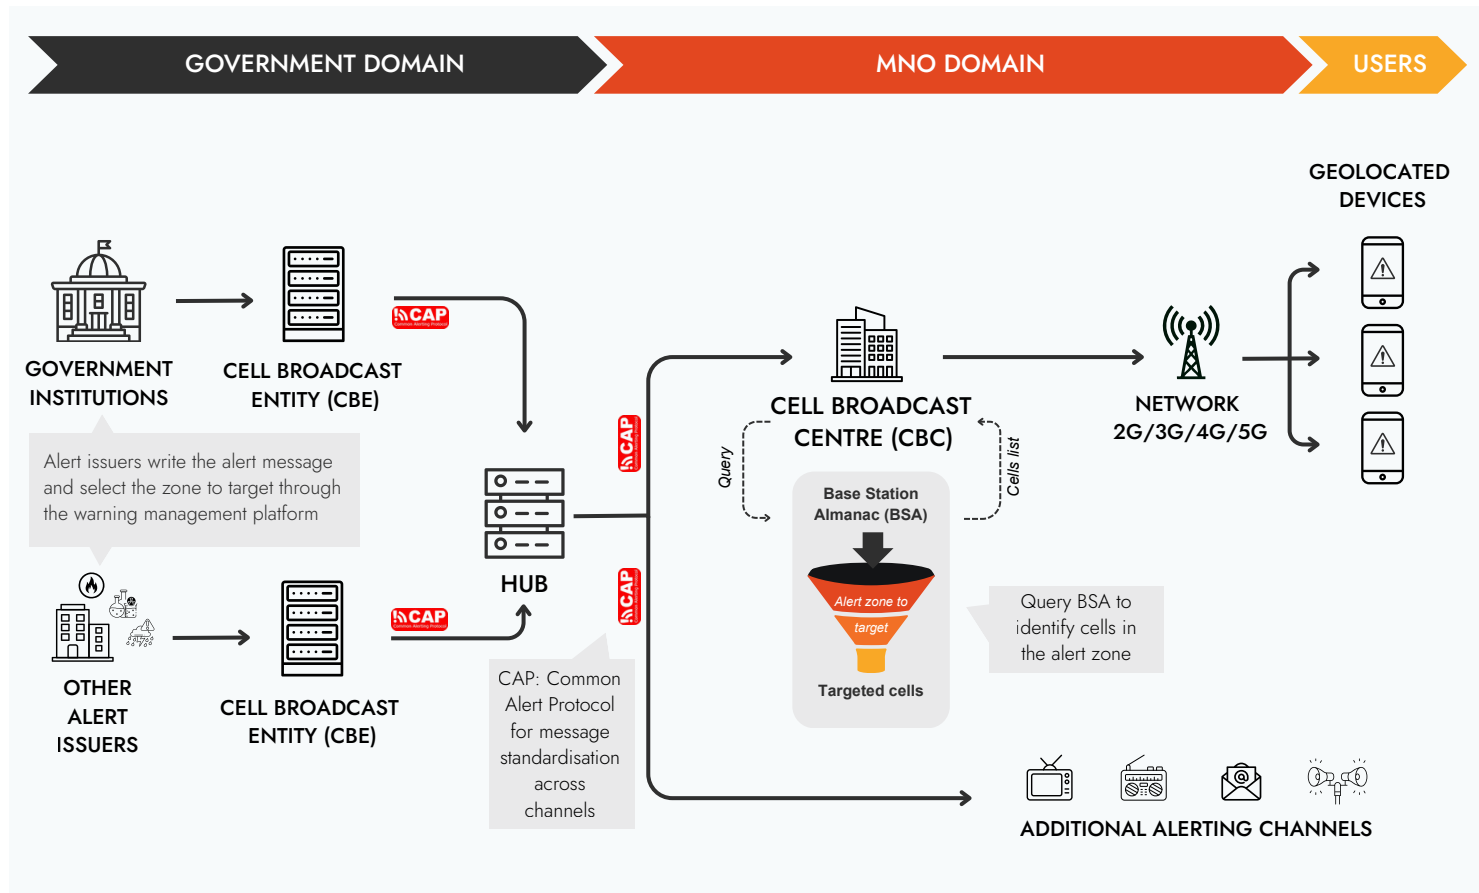

ALERT DISSEMINATION THROUGH MOBILE NETWORKS

Cell Broadcast

Location-Based SMS

CB and LB-SMS complement each other

	CELL BROADCAST	LOCATION-BASED SMS
REACH		
Compatible with all handsets	✗	✓
No handset configuration needed	✗	✓
Language selection	✓	✓
Cell location accuracy	Good	Better
Text length (number of characters)	1,395	160 (concatenated SMS possible)
DELIVERY		
Delivery method	All devices in area	Individual numbers by location
Delivery per minute	Millions	Hundreds of thousands
Alert appearance	Automatic display, ringtone possible	Standard SMS
Resilient to network congestion	✓	✗
Delivery confirmation	✗	✓
TECH AND FEATURES		
Data privacy	No personal data required	MNO-held, GDPR compliant
Technical requirements	CBE + CBC	Location-based service
Targeting	Geographic (cell-based)	Geographic (device-based filtering)
Use for other use cases	✗	✓

LEARN MORE AT INTERSEC.COM