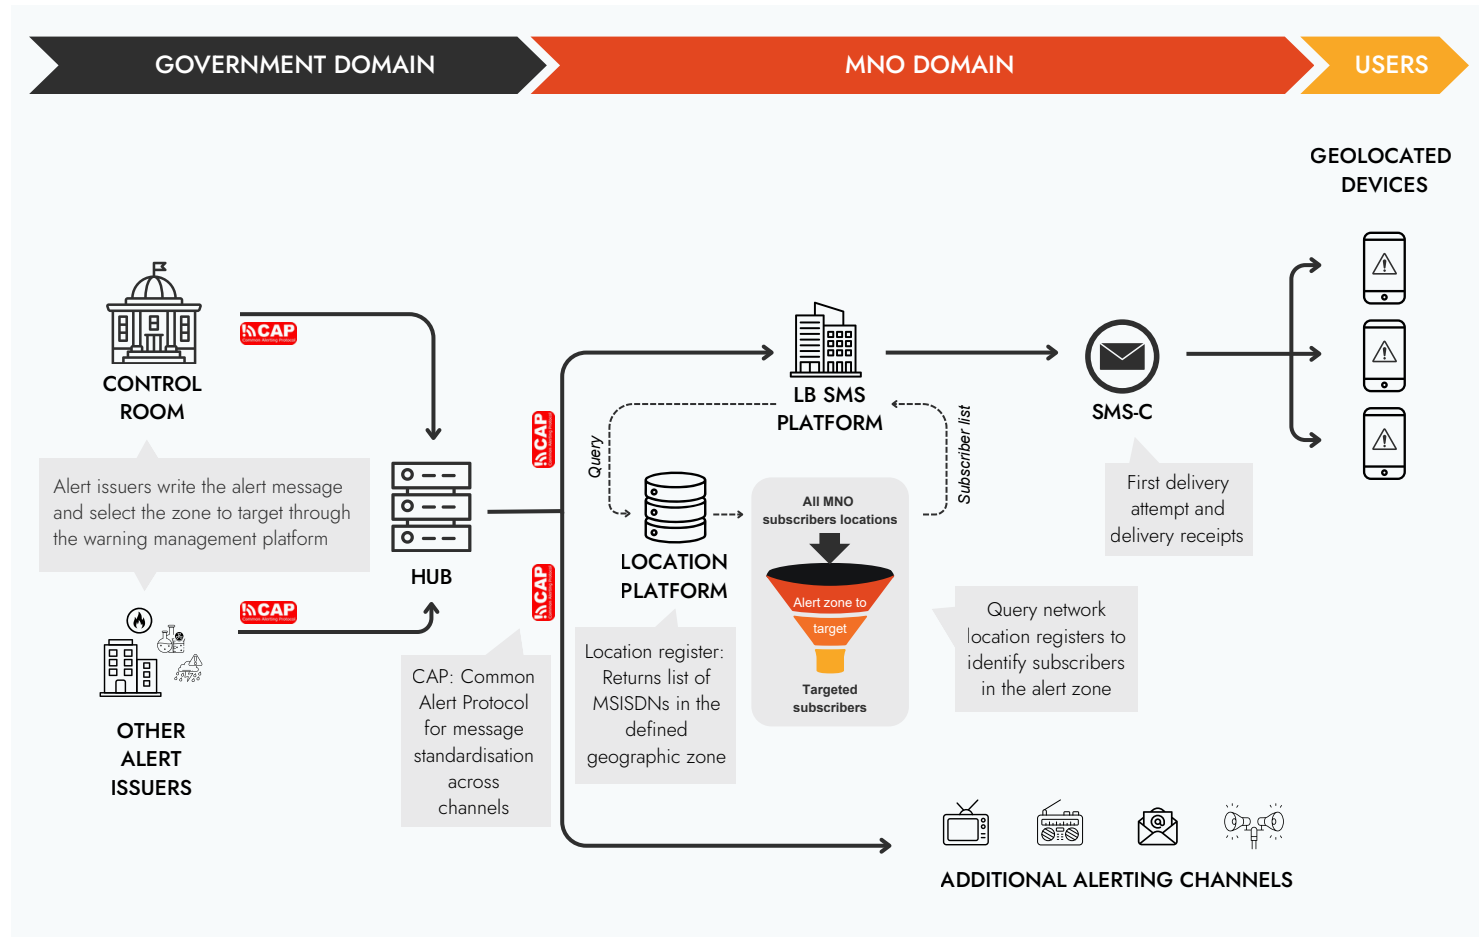

ALERT DISSEMINATION THROUGH MOBILE NETWORKS

Cell Broadcast

Location-Based SMS

CB and LB-SMS complement each other

	CELL BROADCAST	LOCATION-BASED SMS
REACH		
Compatible with all handsets	✗	✓
No handset configuration needed	✗	✓
Language selection	✓	✓
Cell location accuracy	Good	Better
Text length (number of characters)	1,395	160 (concatenated SMS possible)
DELIVERY		
Delivery method	All devices in area	Individual numbers by location
Delivery per minute	Millions	Hundreds of thousands
Alert appearance	Automatic display, ringtone possible	Standard SMS
Resilient to network congestion	✓	✗
Delivery confirmation	✗	✓
TECH AND FEATURES		
Data privacy	No personal data required	MNO-held, GDPR compliant
Technical requirements	CBE + CBC	Location-based service
Targeting	Geographic (cell-based)	Geographic (device-based filtering)
Use for other use cases	✗	✓

LEARN MORE AT INTERSEC.COM